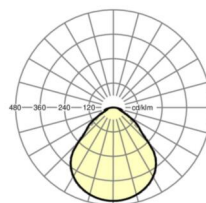

CHARACTERISTICS

Order number	65712026170
EAN number	4020863453382
Commodity code	94051190
Certification mark	IP 20, Protection class I, VDU 65° < 3000, ENEC10 VDE, F, Indoor, CE
Impact resistance (IK rating)	IK03
Ambient temperatur	ta 25°C
Special properties	Ready for IoT
Warranty period	5 years
State funding programs	BEG - Federal funding for efficient buildings (valid only for Germany)

ELECTRICAL ENGINEERING

Controller	Electronic driver DALI2 (1 pcs.)
System output	51W
Mains voltage	230V/50Hz
Circuit breakers (inrush current)	13 pieces/B10, 24 pieces/B16, 25 pieces/C10, 40 pieces/C16
Energy efficiency class/light source	B

LIGHTING TECHNOLOGY

Placement	LED, Colour rendering/Light colour CRI ≥ 80 / 4000K
Colour tolerance (MacAdam)	3SDCM
Photobiological safety (Luminaire)	RG0
Nominal luminous flux	7011lm
LED service life	100000h L80/B10 (Tq 25°C), 50000h L90/B50 (Tq 25°C)
Luminaire luminous efficiency	138lm/W
UGR lat./long.	18.7 / 18.9

MECHANICS

Housing colour	traffic white RAL 9016
Dimensions (LxWxH/DxH)	1548mm x 354mm x 62mm
Weight (net)	9kg
Cable entry KE (X/Y)	0mm/0mm
Type of installation	Ceiling-mounted single installation, Ceiling-mounted trunking installation, Mounting rail installation

DEEP-LINK

<https://www.regiolum.de/en/article/65712026170>