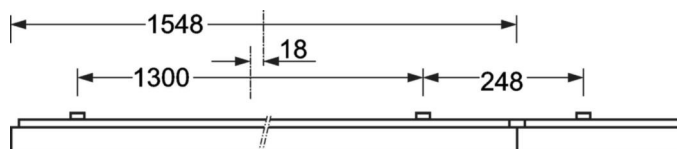

Surface-mounted luminaire - Micro-prismatic diffuser - direct distribution

Steel sheet enclosure, powder-coated rectangular cross-section, integrated Quicklock quick-mount bracket system with catch hook and safety rope for simple and quick mounting; Housing colour traffic white RAL 9016; Homogeneous direct light distribution for VDU-compatibility in accordance with DIN-EN 12464-1; glare reduction through microprism diffuser with special "multilayer" technology and optimised light deflecting foil; Easy installation of the connection, directly on the top of the luminaire with a terminal cover cap. Electrical connection via 5-pole connection terminal with plug-in contacts.. If required, an AVA-MH universal mounting aid is available as an accessory. Surface-mounted luminaire for ceiling installation;

## MECHANICS

Housing colour	traffic white RAL 9016
Dimensions (LxWxH/DxH)	1548mm x 354mm x 62mm
Weight (net)	9kg
Cable entry KE (X/Y)	0mm/0mm
Type of installation	Ceiling-mounted single installation, Ceiling-mounted trunking installation, Mounting rail installation

## Dimensions

---

L	1548 mm	Length
B	354 mm	Width
H	62 mm	Height
A1	1300 mm	Mounting distance single mounting
A3	248 mm	Mounting distance between luminaires in a light run arrangement
A4	240 mm	Mounting distance (width)
X	0 mm	Distance cable infeed to the center of the luminaire on the X-axis
Y	0 mm	Distance cable infeed to the center of the luminaire on the Y-axis