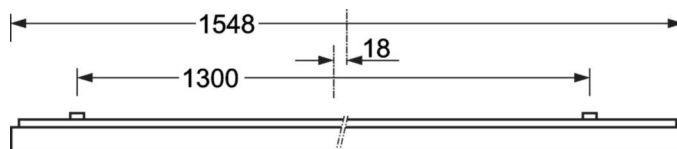

Surface-mounted luminaire - Micro-prismatic diffuser - direct distribution

Steel sheet enclosure, powder-coated rectangular cross-section, integrated Quicklock quick-mount bracket system with catch hook and safety rope for simple and quick mounting; Housing colour traffic white RAL 9016; Homogeneous direct light distribution for VDU-compatibility in accordance with DIN-EN 12464-1; glare reduction through microprism diffuser with special "multilayer" technology and optimised light deflecting foil; Easy installation of the connection, directly on the top of the luminaire with a terminal cover cap. Electrical connection via 5-pole connection terminal with plug-in contacts.. If required, an AVA-MH universal mounting aid is available as an accessory. Surface-mounted luminaire for ceiling installation;

## MECHANICS

Housing colour	traffic white RAL 9016
Dimensions (LxWxH/DxH)	1548mm x 354mm x 62mm
Weight (net)	9kg
Cable entry KE (X/Y)	0mm/0mm
Type of installation	Ceiling-mounted single installation, Ceiling-mounted trunking installation, Mounting rail installation

## Dimensions

---

L	1548 mm	Length
B	354 mm	Width
H	62 mm	Height
A1	1300 mm	Mounting distance single mounting
A3	248 mm	Mounting distance between luminaires in a light run arrangement
A4	240 mm	Mounting distance (width)
X	0 mm	Distance cable infeed to the center of the luminaire on the X-axis
Y	0 mm	Distance cable infeed to the center of the luminaire on the Y-axis