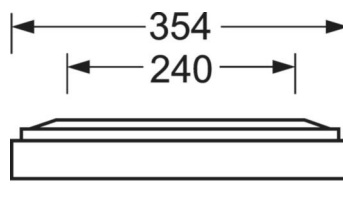

## MECHANICS

Housing colour	traffic white RAL 9016
Dimensions (LxWxH/DxH)	1548mm x 354mm x 62mm
Weight (net)	9kg
Cable entry KE (X/Y)	0mm/0mm
Type of installation	Ceiling-mounted single installation, Ceiling-mounted trunking installation, Mounting rail installation

## Dimensions

---

L	1548 mm	Length
B	354 mm	Width
H	62 mm	Height
A1	1300 mm	Mounting distance single mounting
A3	248 mm	Mounting distance between luminaires in a light run arrangement
A4	240 mm	Mounting distance (width)
X	0 mm	Distance cable infeed to the center of the luminaire on the X-axis
Y	0 mm	Distance cable infeed to the center of the luminaire on the Y-axis